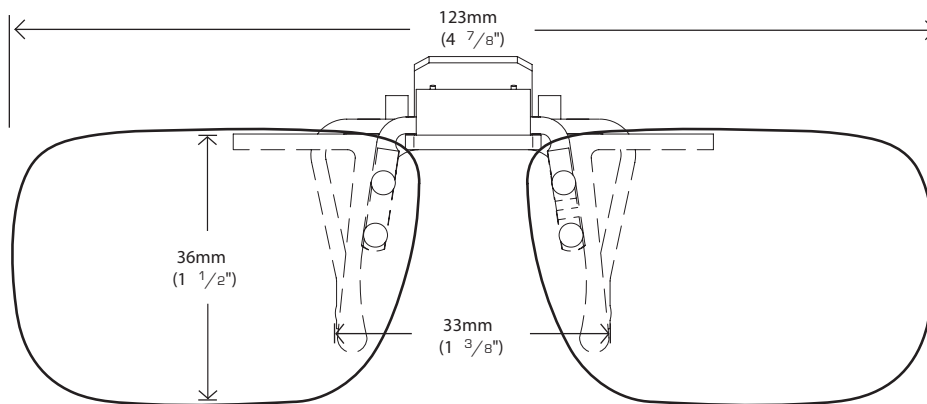

COCOONS FLIP-UPS SIZING GUIDE INSTRUCTIONS

This simple to use sizing guide will help you select the Cocoons Flip-Ups size that most accurately fits your prescription eyewear. To use the sizing guide, print out this form at 100% actual size and then place your prescription glasses face down on each shape to determine which one will most accurately match your eyewear.

FLIP-UPS OVAL 56

FLIP-UPS RECTANGLE 54

VERIFY THE DOCUMENT PRINTED CORRECTLY

When this document is printed at 100% size, this box should be the same dimensions as a standard credit card.

If the box is smaller or larger than your credit card, you'll need to reprint the document and double check that your printer settings are set to print the page at 100% size (no scaling).

ISOLATE YOUR EYES
COCOONS[®]

COCOONS FLIP-UPS SIZING GUIDE INSTRUCTIONS

This simple to use sizing guide will help you select the Cocoons Flip-Ups size that most accurately fits your prescription eyewear. To use the sizing guide, print out this form at 100% actual size and then place your prescription glasses face down on each shape to determine which one will most accurately match your eyewear.

FLIP-UPS SQUARE 58

FLIP-UPS AVIATOR 58

VERIFY THE DOCUMENT PRINTED CORRECTLY

When this document is printed at 100% size, this box should be the same dimensions as a standard credit card.

If the box is smaller or larger than your credit card, you'll need to reprint the document and double check that your printer settings are set to print the page at 100% size (no scaling).