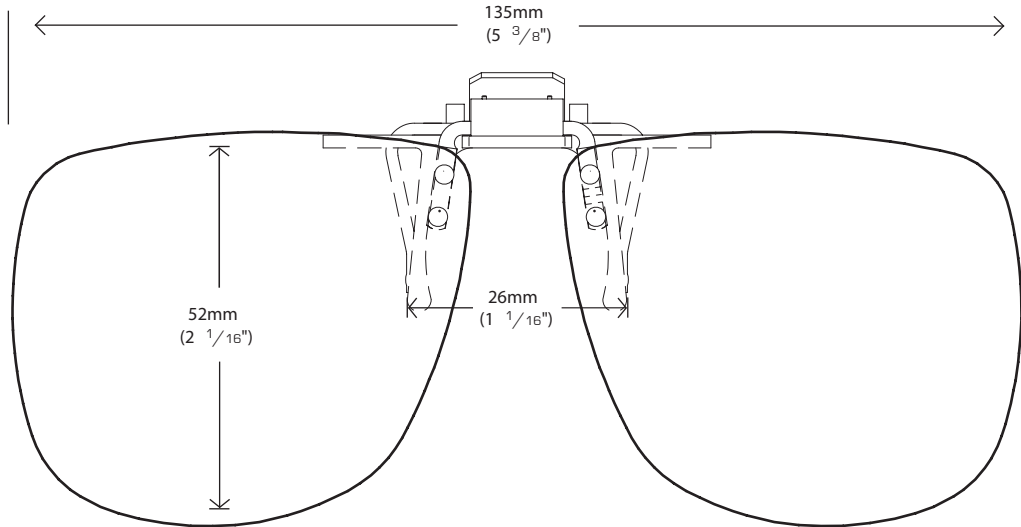

COCOONS FLIP-UPS SIZING GUIDE INSTRUCTIONS

This simple to use sizing guide will help you select the Cocoons Flip-Ups size that most accurately fits your prescription eyewear. To use the sizing guide, print out this form at 100% actual size and then place your prescription glasses face down on each shape to determine which one will most accurately match your eyewear.

FLIP-UPS OVAL 56

FLIP-UPS RECTANGLE 54

VERIFY THE DOCUMENT PRINTED CORRECTLY

When this document is printed at 100% size, this box should be the same dimensions as a standard credit card.

If the box is smaller or larger than your credit card, you'll need to reprint the document and double check that your printer settings are set to print the page at 100% size (no scaling).

ISOLATE YOUR EYES
COCOONS[®]

COCOONS FLIP-UPS SIZING GUIDE INSTRUCTIONS

This simple to use sizing guide will help you select the Cocoons Flip-Ups size that most accurately fits your prescription eyewear. To use the sizing guide, print out this form at 100% actual size and then place your prescription glasses face down on each shape to determine which one will most accurately match your eyewear.

FLIP-UPS SQUARE 58

FLIP-UPS AVIATOR 58

VERIFY THE DOCUMENT PRINTED CORRECTLY

When this document is printed at 100% size, this box should be the same dimensions as a standard credit card.

If the box is smaller or larger than your credit card, you'll need to reprint the document and double check that your printer settings are set to print the page at 100% size (no scaling).