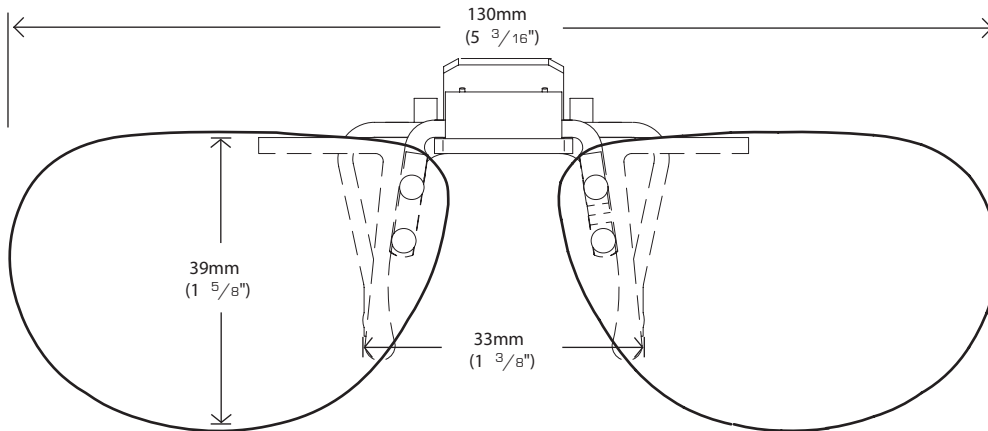

COCOONS FLIP-UPS SIZING GUIDE INSTRUCTIONS

This simple to use sizing guide will help you select the Cocoons Flip-Ups size that most accurately fits your prescription eyewear. To use the sizing guide, print out this form at 100% actual size and then place your prescription glasses face down on each shape to determine which one will most accurately match your eyewear.

FLIP-UPS OVAL 56

FLIP-UPS RECTANGLE 54

VERIFY THE DOCUMENT PRINTED CORRECTLY

When this document is printed at 100% size, this box should be the same dimensions as a standard credit card.

If the box is smaller or larger than your credit card, you'll need to reprint the document and double check that your printer settings are set to print the page at 100% size (no scaling).

ISOLATE YOUR EYES
COCOONS[®]

COCOONS FLIP-UPS SIZING GUIDE INSTRUCTIONS

This simple to use sizing guide will help you select the Cocoons Flip-Ups size that most accurately fits your prescription eyewear. To use the sizing guide, print out this form at 100% actual size and then place your prescription glasses face down on each shape to determine which one will most accurately match your eyewear.

FLIP-UPS SQUARE 58

FLIP-UPS AVIATOR 58

VERIFY THE DOCUMENT PRINTED CORRECTLY

When this document is printed at 100% size, this box should be the same dimensions as a standard credit card.

If the box is smaller or larger than your credit card, you'll need to reprint the document and double check that your printer settings are set to print the page at 100% size (no scaling).